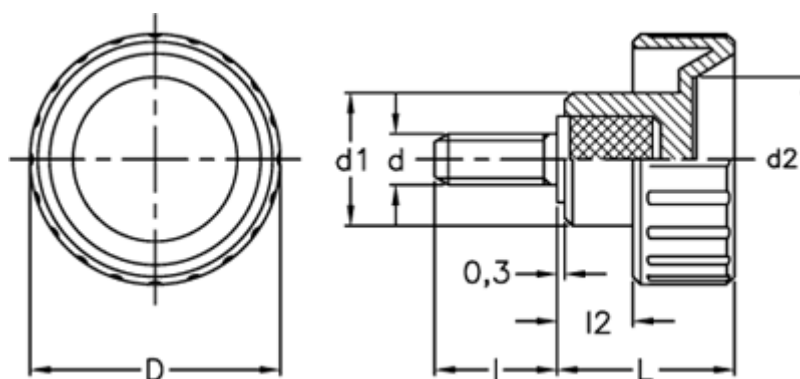

Data Sheet

Article number: 2302006753
Description: E+G Fluted grip knob
BT.32 p-M8x16

Measures

d = 32
d1 = 17
d2 = 21
d 6g = M8
l = 16
L = 22.0
l2 = 9.0